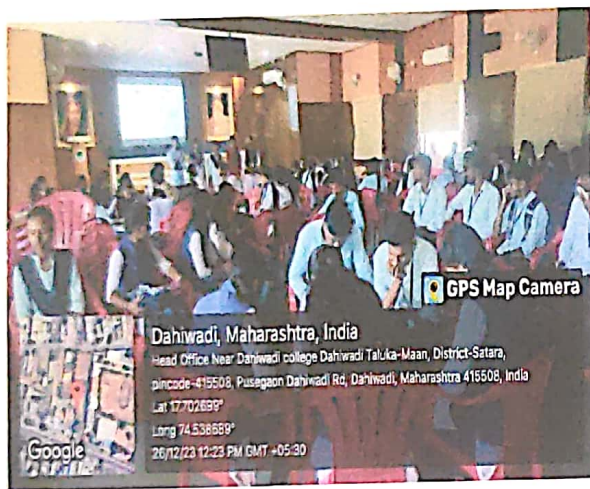

Photo Gallery

No .of beneficiaries: 250 students

PRINCIPAL
DAHIWADI COLLEGE, DAHIWADI
TAL. MAN, DIST. SATARA.